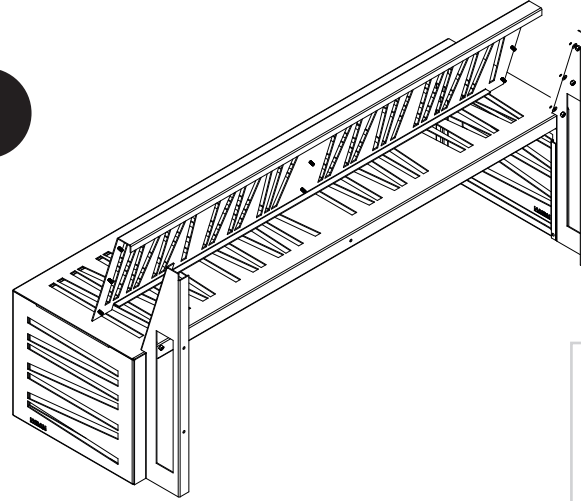

BANK SIRTЛИKLI Bench With Backrest

ASİMETRİ SERİSİ Asimetri Series

Kurulum Kılavuzu
Installation Manual

1

2

3

4

Diğer
kurulum kılavuzlarına
erişmek için...

www.kento.com.tr/kategoriler

kento

MODEL KODU : AS03000000018028