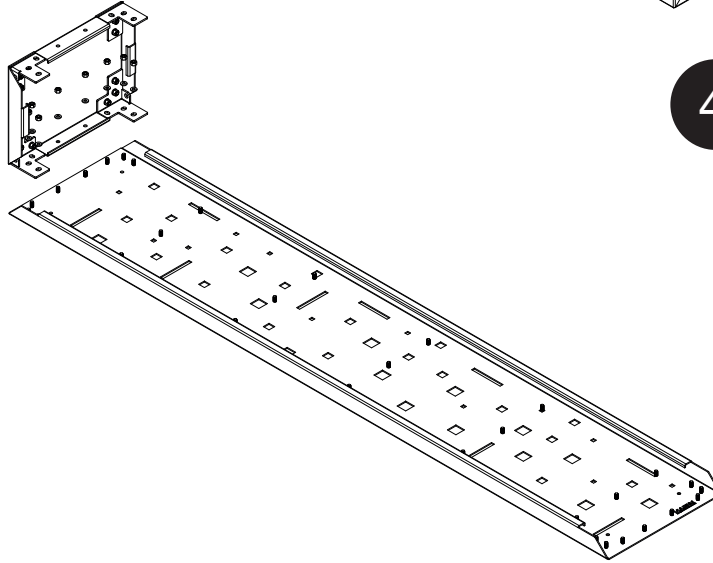

# DİKEY ÇİÇEKLİK Vertical Flower Bed

CITY SERİSİ  
City Series

Kurulum Kılavuzu  
Installation Manual

1

X3

X2

2

3